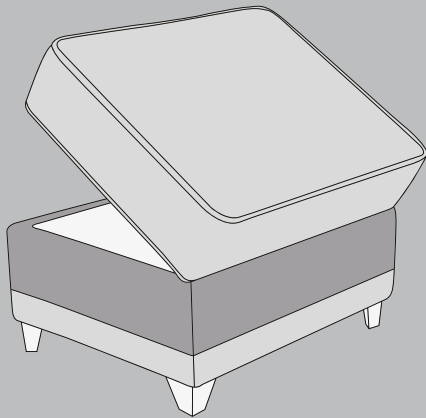

Weston Storage Footstool

H: 45cm W: 63cm D: 50cm

FOOT OPTIONS:

Beech (Light)

Antique (Dark)

Dimensions: Height x Width x Depth

Please note: All dimensions are approximate. Allow tolerance of +/- 2.5cm.

Colours represented are to be used as a guide only. Please refer to manufacturers swatch for a more accurate colour match.